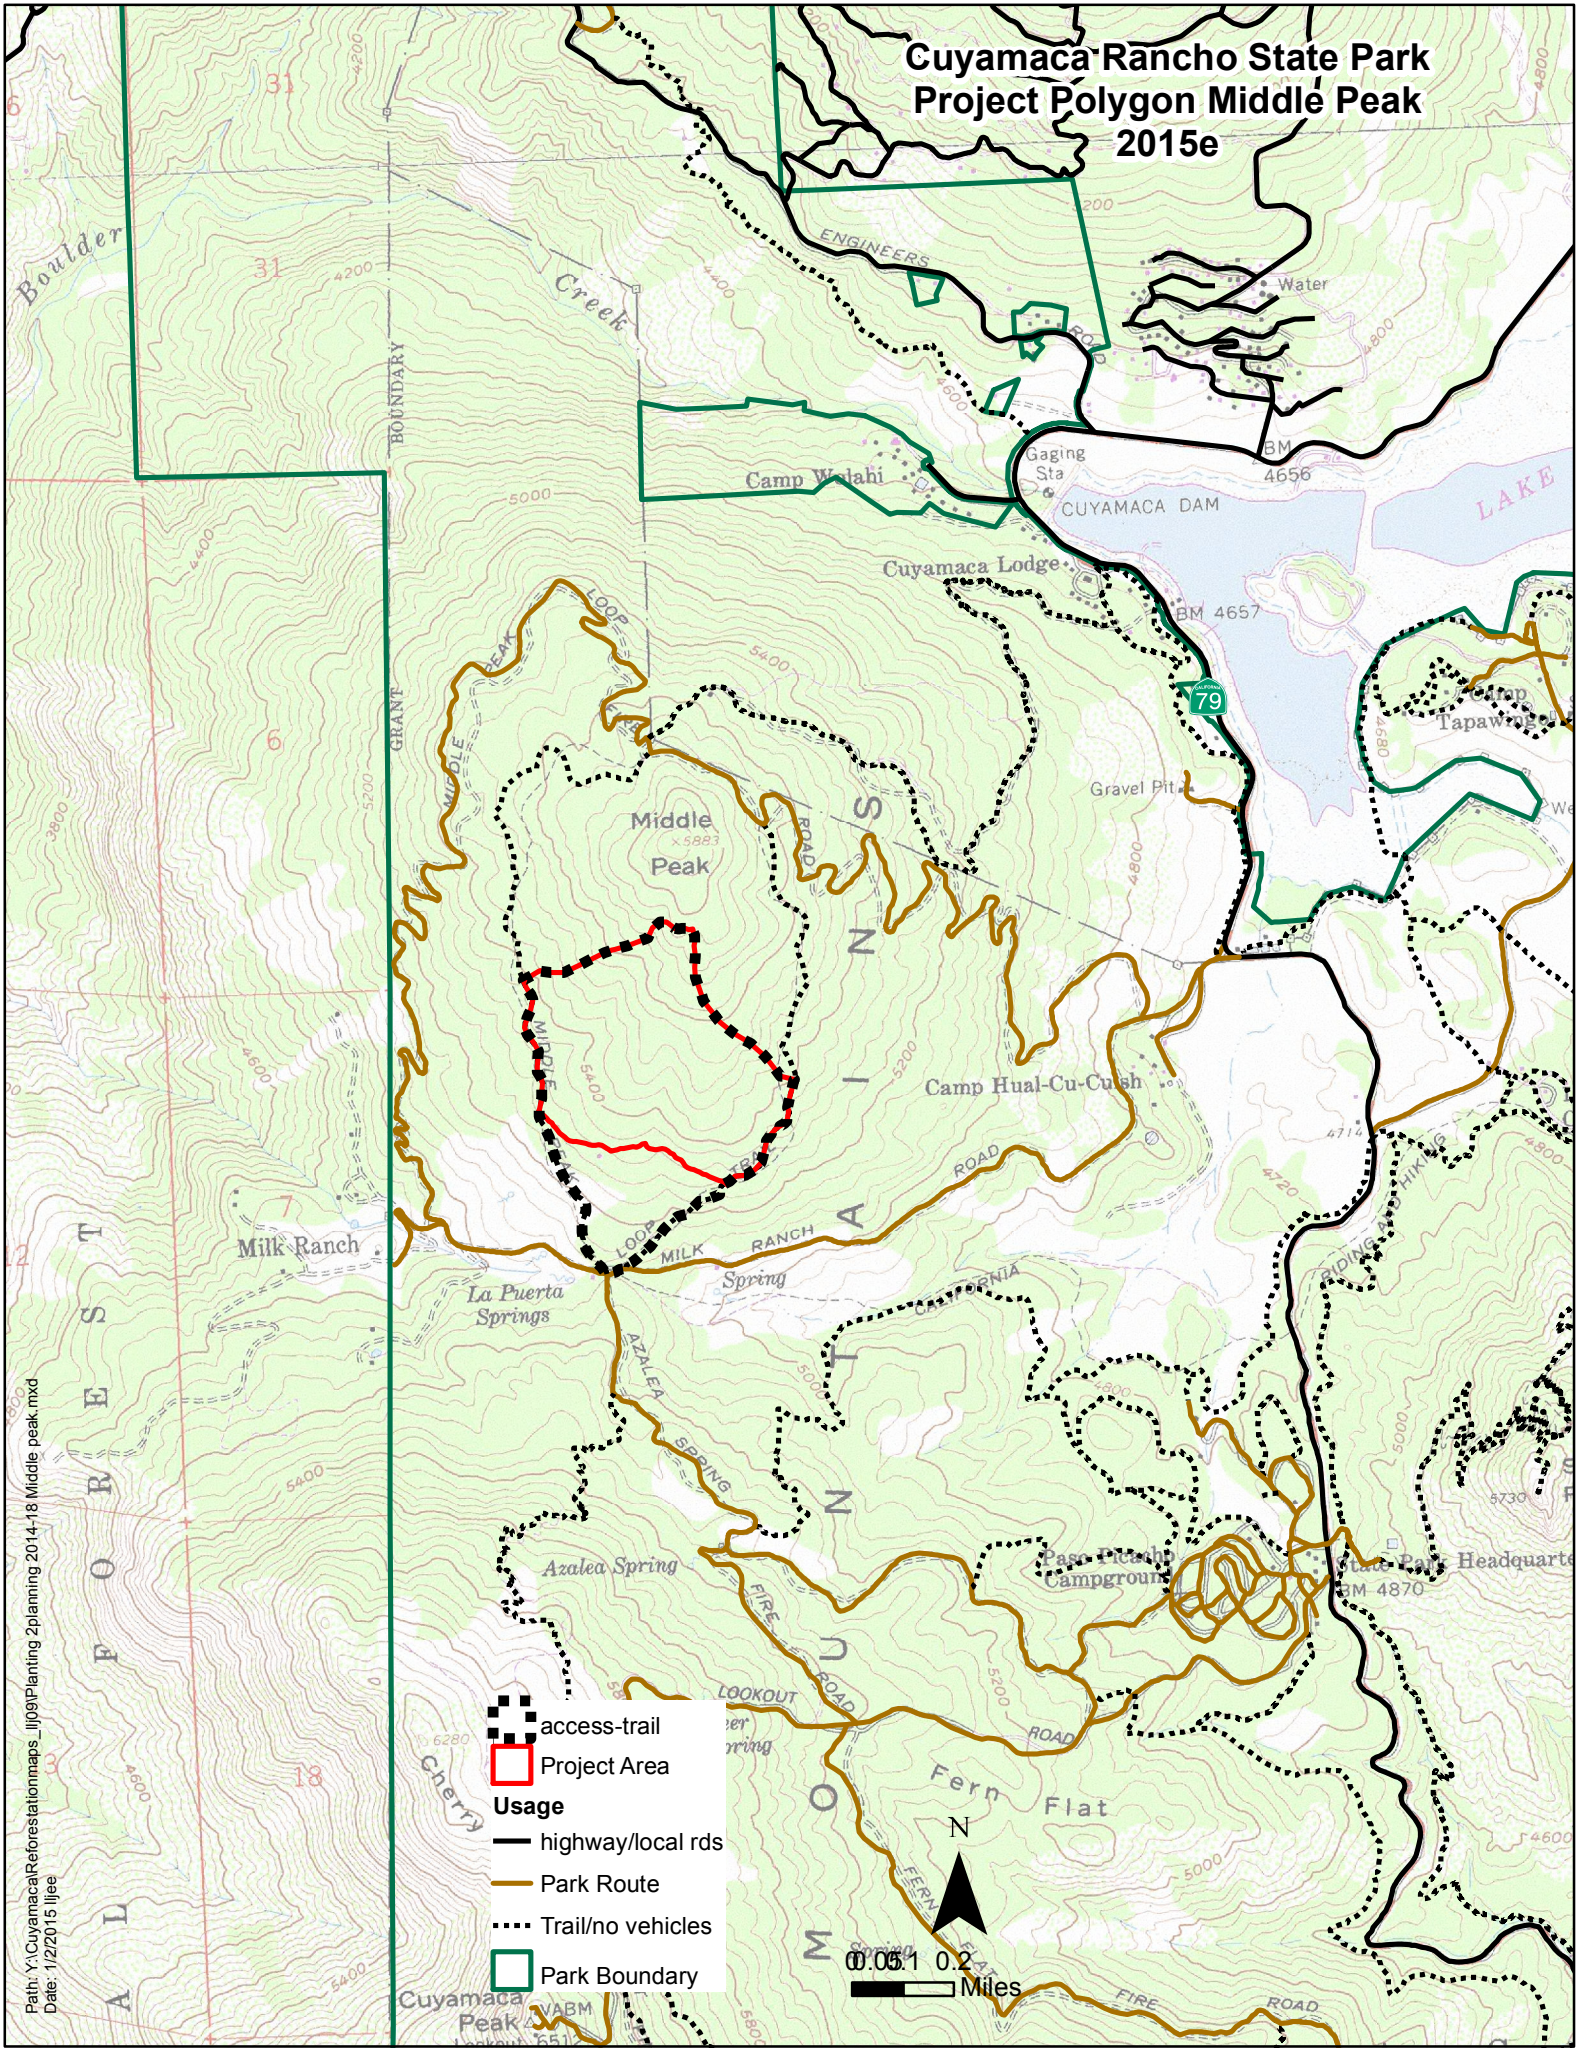

Cuyamaca Rancho State Park Project Polygon Middle Peak 2015e

Path: Y:\Cuyamaca\Restoration\maps_j\j09\Planning 2\planning 2014-18 Middle peak.mxd
Date: 1/2/2015 ljlee