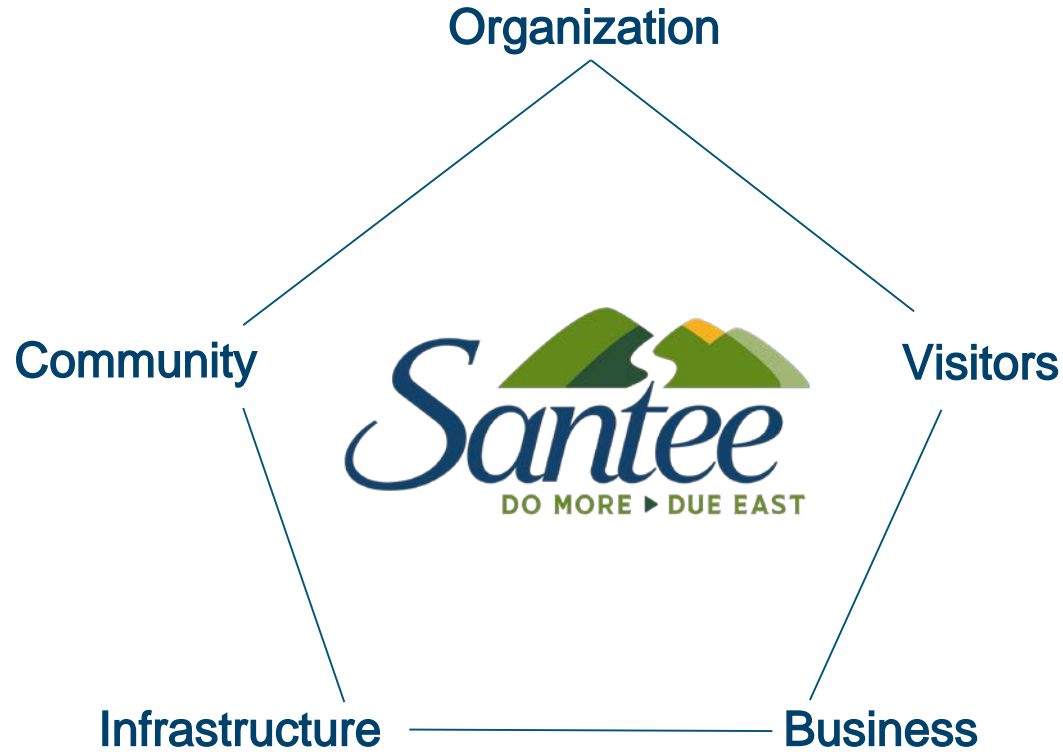

BRAND ACTION IDEAS