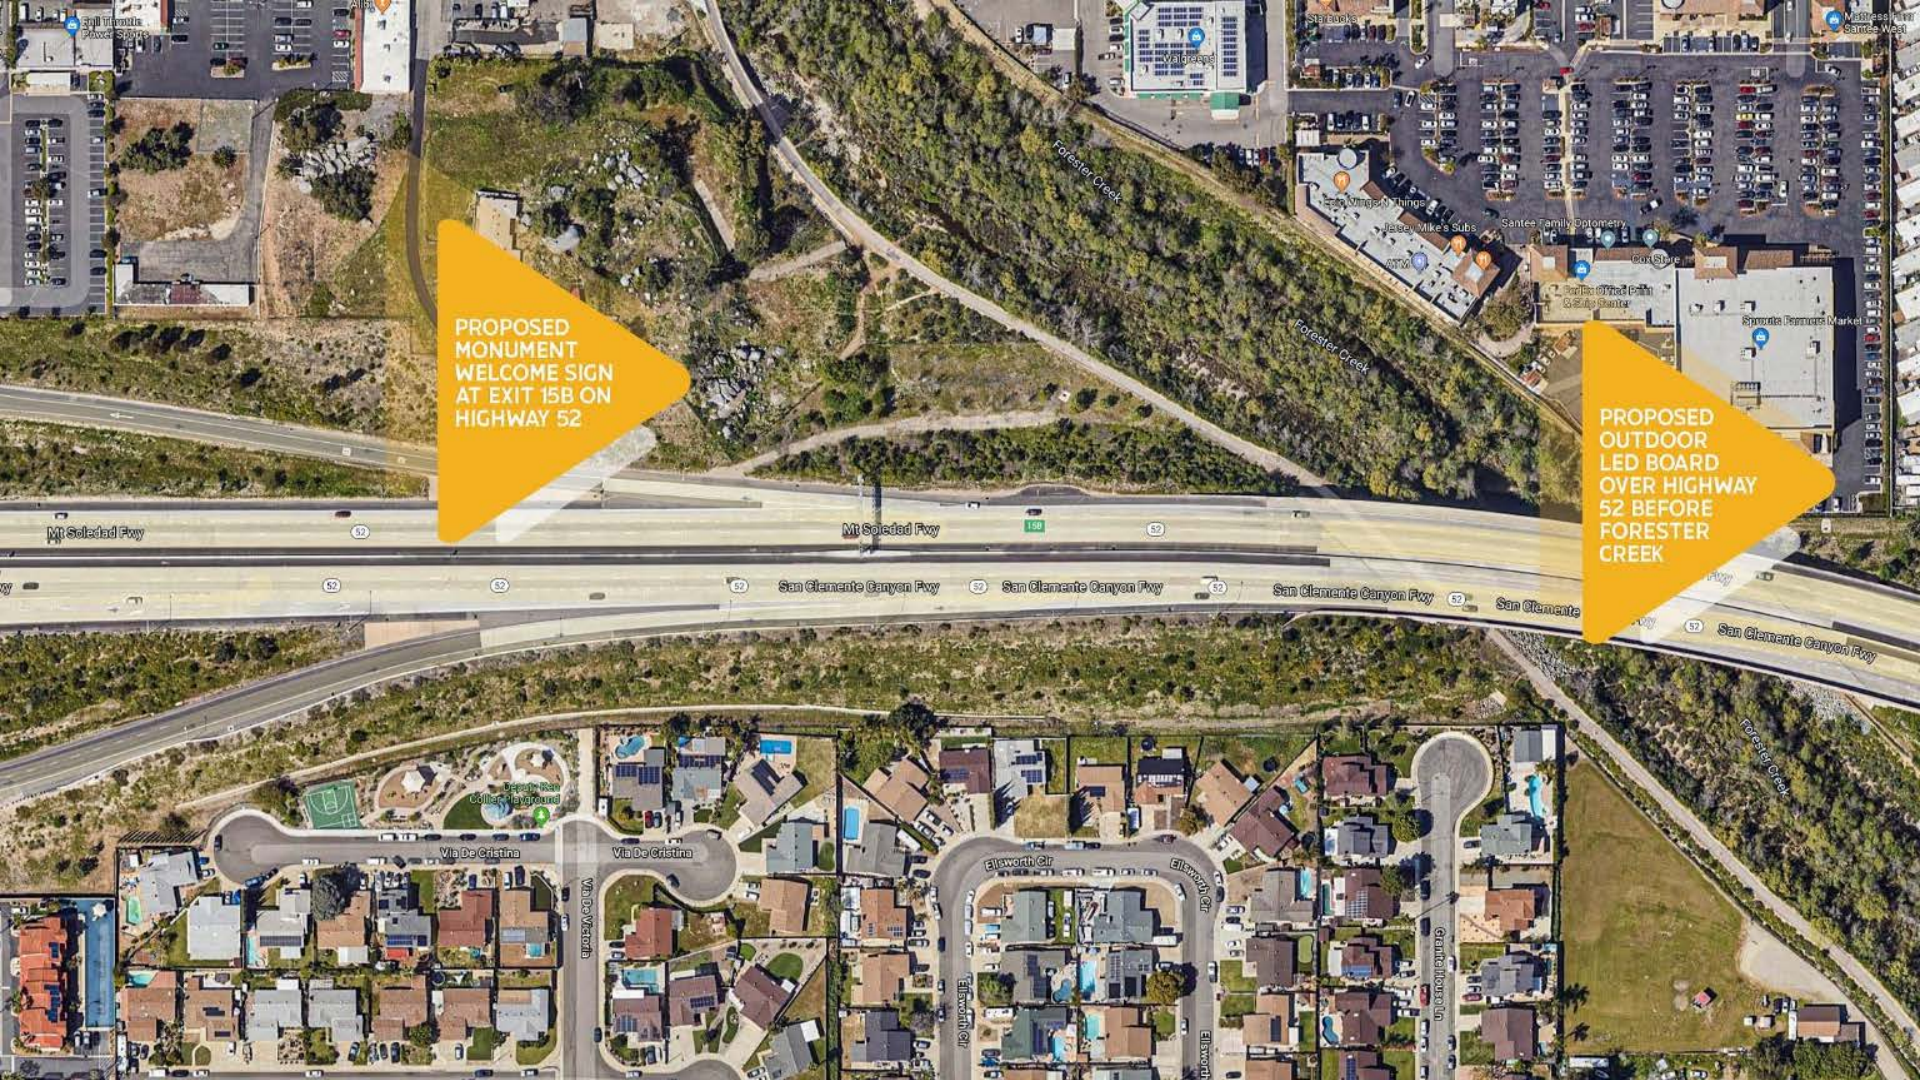

>Lorem ipsum dolor sit amet, consectetur adipiscing elit, sed diam nonummy nibh euismod tincidunt ut laoreet dolore magna aliquam erat volutpat.

INFRASTRUCTURE

Santee

PROPOSED
MONUMENT
WELCOME SIGN
AT EXIT 15B ON
HIGHWAY 52

PROPOSED
OUTDOOR
LED BOARD
OVER HIGHWAY
52 BEFORE
FORESTER
CREEK

DON'T JUST
COAST **THRIVE**

Santee
DO MORE ▶ DUE EAST

SANTEE LAKES
CALIFORNIA'S PREMIER
FISHING RESORT

CATFISH OPENING WEEKEND
APRIL 18 - APRIL 19, 2020

The billboard is a large rectangular sign supported by two tall metal poles. It features a split design: the left side shows a woman in a yellow sweater and a child walking away in a field, and the right side shows a person holding a large catfish. The background is a mix of blue and white with green accents. The text is in various fonts, with 'THRIVE' and 'Santee' being prominent.